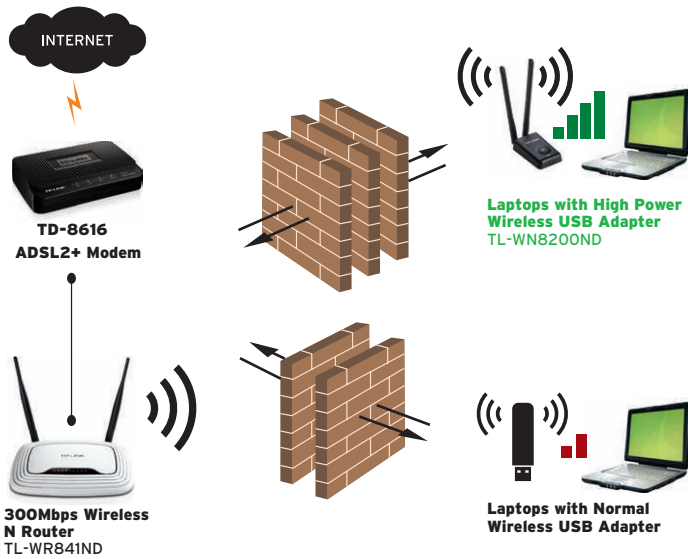

Diagram:

BENEFITS FROM HIGH POWER

Package:

- 300Mbps High Power Wireless USB Adapter TL-WN8200ND
- 2*5dBi Detachable Omni Directional Antennas
- Resource CD
- Quick Installation Guide
- 1.5m USB Extension Cable

Related Products:

- ADSL2+ Modem TD-8616
- 300Mbps Wireless N Router TL-WR841N