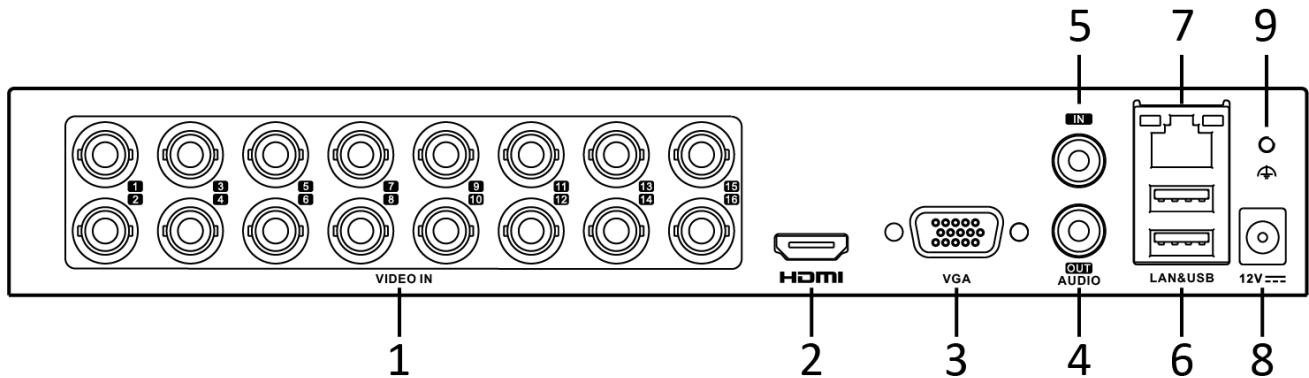

Physical Interface

No.	Description	No.	Description
1	Video and coaxial audio in	6	USB interface
2	HDMI interface	7	LAN network interface
3	VGA interface	8	12 VDC power input
4	AUDIO OUT	9	GND
5	AUDIO IN		

Available Model

DS-7216HGHI-M1

Headquarters

No.555 Qianmo Road, Binjiang District,
Hangzhou 310051, China
T +86-571-8807-5998
www.hikvision.com

Follow us on social media to get the latest product and solution information.