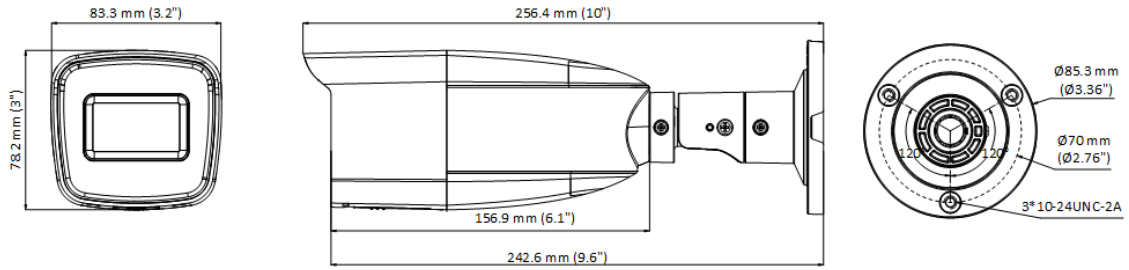

DS-2CE19D0T-VFIT3F(C) 2 MP Manual Varifocal Bullet Camera

- High quality imaging with 2 MP, 1920 × 1080 resolution
- 2.7 mm to 13.5 mm varifocal lens
- Up to 40 m IR distance for bright night imaging
- One port for four switchable signals (TVI/AHD/CVI/CVBS)
- Water and dust resistant (IP67)

▪ Specification

Camera	
Image Sensor	2 MP CMOS
Signal System	PAL/NTSC
Resolution	1920 (H) × 1080 (V)
Frame Rate	TVI: 1920 × 1080 @ 30 fps, 1920 × 1080 @ 25 fps AHD: 1920 × 1080 @ 30 fps, 1080P @ 25 fps CVI: 1920 × 1080 @ 30 fps, 1080P @ 25 fps CVBS: PAL/NTSC
Min. Illumination	0.01 Lux @ (F1.6, AGC ON), 0 Lux with IR
Shutter Time	PAL: 1/25 s to 1/50,000 s; NTSC: 1/30 s to 1/50,000 s
Lens	2.7 mm to 13.5 mm varifocal lens
Field of View	Horizontal FOV: 100° to 30°, vertical FOV: 52° to 17°, diagonal FOV: 116° to 34.5°
Lens Mount	Φ14
Day & Night	ICR
WDR (Wide Dynamic Range)	Digital WDR
Angle Adjustment	Pan: 0 to 360°, Tilt: 0 to 90°, Rotation: 0 to 360°
Image	
AGC	Yes
Day/Night Mode	Auto/Color/BW (Black and White)
Image Mode	STD/HIGH-SAT
White Balance	Auto/Manual
AE (Auto Exposure) Mode	DWDR, BLC, HLC, Global
Noise Reduction	2D DNR
Language	English
Function	Brightness, Smart IR, Sharpness
Interface	
Video Output	Switchable TVI/AHD/CVI/CVBS
General	
IR Range	Up to 40 m
Operating Conditions	-40°C to 60°C (-40°F to 140°F), Humidity: 90% or less (non-condensing)
Power Supply	12 VDC ± 25%
Consumption	Max. 5 W
Protection Level	IP67
Material	Front cover: Metal, Main body: Plastic
Communication	HIKVISION-C
Dimension	83.3 mm × 78.2 mm × 256.4 mm (3.2" × 3" × 10")
Weight	Approx. 580 g (1.28 lb.)

▪ Available Model

DS-2CE19D0T-VFIT3F(2.7-13.5mm)

▪ Dimension

▪ **Accessory**

▪ **Optional**

DS-1275ZJ-SUS Vertical pole mount	DS-1276ZJ-SUS Corner mount	DS-1280ZJ-M Junction box
		

Headquarters

No.555 Qianmo Road, Binjiang District,
Hangzhou 310051, China
T +86-571-8807-5998
www.hikvision.com